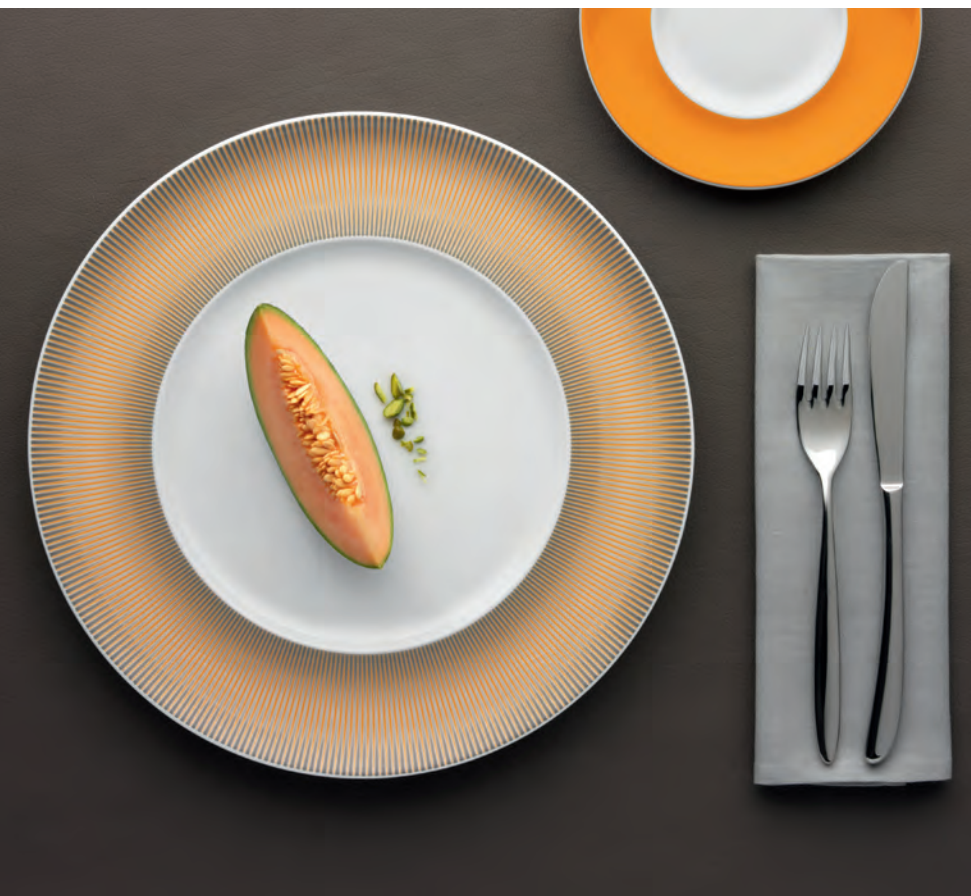

Square shapes are softened with curved edges blending an organic inspired concept of accent pieces for general dining.

**NEW**  
**BAUSCHER**  
GERMANY  
**COMPLIMENTS**

With a raised centre piece Compliments provides a stage to showcase artistic cuisine and border frames enhance a ceramic canvas.