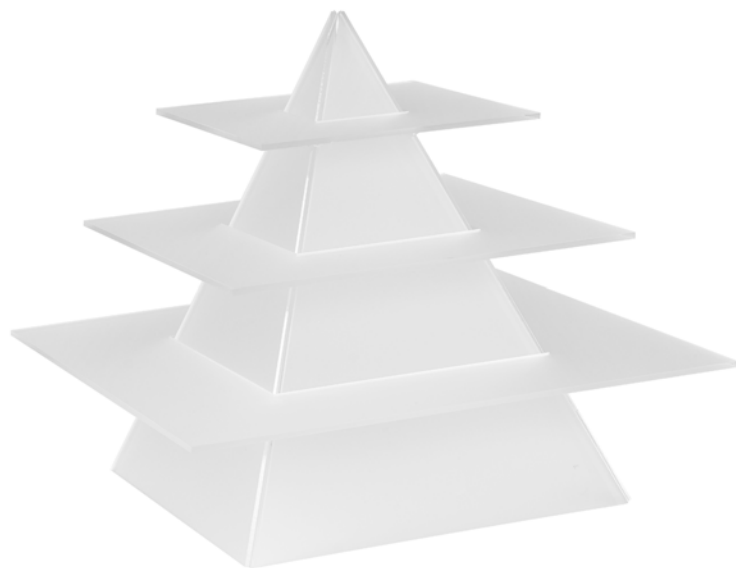

DISPLAY STAND - PYRAMID
Plastic

Item No.	Colour	Dimensions
47296	Clear	425 x 425 x 400mm