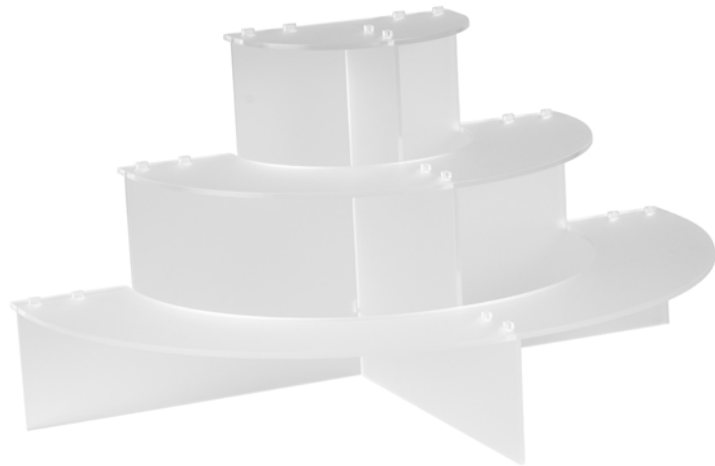

**MINI PICK**

Plastic

Item No.	Colour	Length
<b>47290-CL</b>	Clear	90mm

**NEW**  
**DISPOSABLES**

Our chic plastic servingwares will bring your canapés, desserts or side dishes to life as a buffet display with these interesting and modern stand stands.