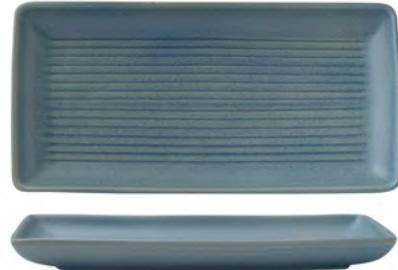

SHARE PLATTER

Item No.   Dimensions
90681   250 x 130mm