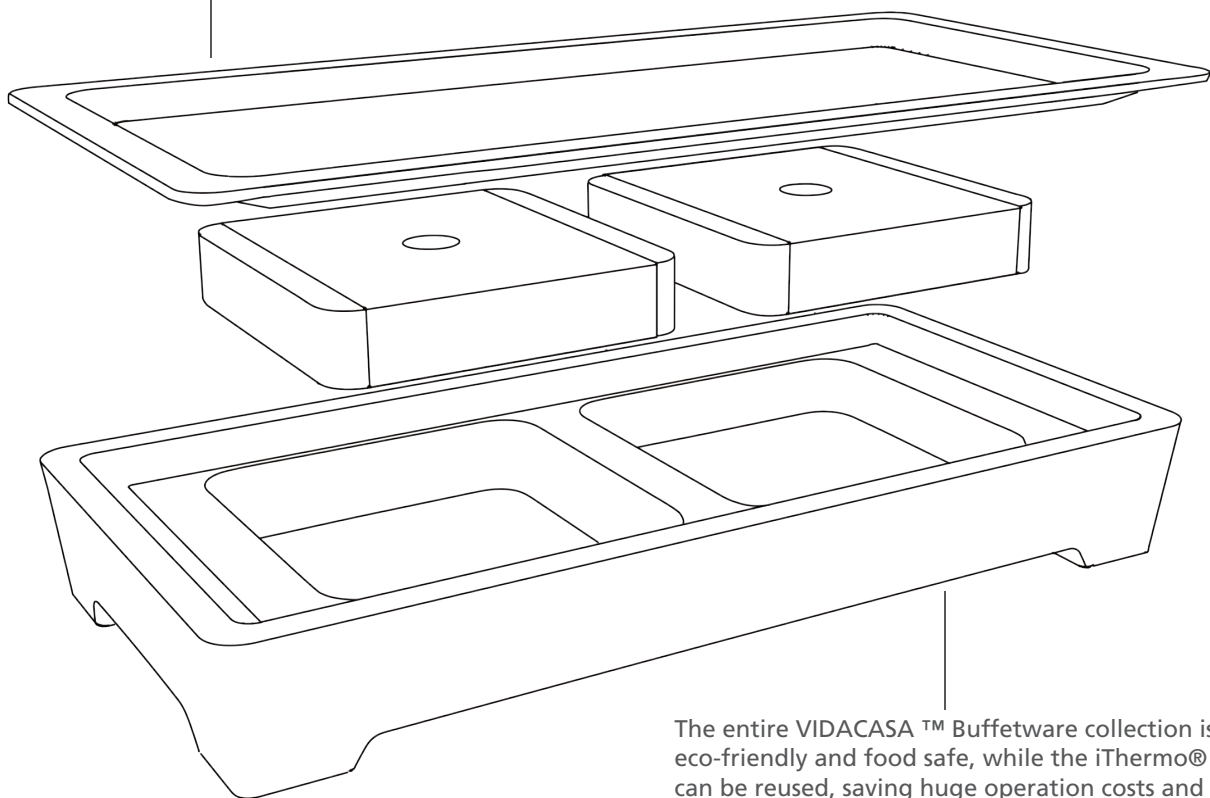

VIDACASA™ Buffetware keeps the food plate surface at 4°C (32°F) for up to 6 hours, without the use of external power. This innovative cooling feature assures delicate perishables like fresh seafood, Japanese raw food, cold cuts, salads and even desserts be served freshly in all hotels, restaurants and catering outlets.

iThermo® technology absorbs cooling power during state transformation and releases cold thermal power for long hours. With the use of the iThermo® Cell, VIDACASA™ Buffetware can keep it's surface at a low temperature for up to 6 hours, without using wet ice, dry ice or electricity supply.

The use of the iThermo® Cell is easy. Simply store it in any freezer overnight or until it becomes a solid, place into the thermal base, and watch the magic cooling power!

The entire VIDACASA™ Buffetware collection is eco-friendly and food safe, while the iThermo® Cell can be reused, saving huge operation costs and providing green environment benefits to the earth.

VIDACASA™ BUFFETWARE IS COMPOSED OF THREE PARTS:

1. **1** top porcelain food plate
2. **2** the innovative reusable iThermo® Cell
3. **3** the polyurethane thermal base